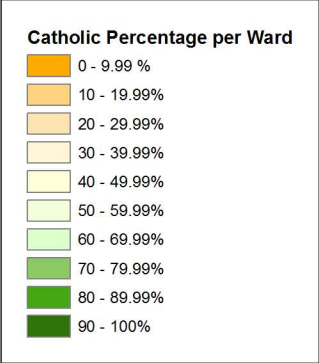

# Distribution of Catholic population in Northern Ireland, at ward level (2001)

Map produced by the CAIN Web Service ([cain.ulster.ac.uk/victims/gis](http://cain.ulster.ac.uk/victims/gis))  
Sources: Northern Ireland Statistics & Research Agency (2001, [www.nisra.gov.uk/geography/default.asp5.htm](http://www.nisra.gov.uk/geography/default.asp5.htm));  
Table KS07b, Community Background: Religion or Religion Brought Up In (<http://www.nisranew.nisra.gov.uk/Census/Census2001Output/KeyStatistics/keystats.html>)